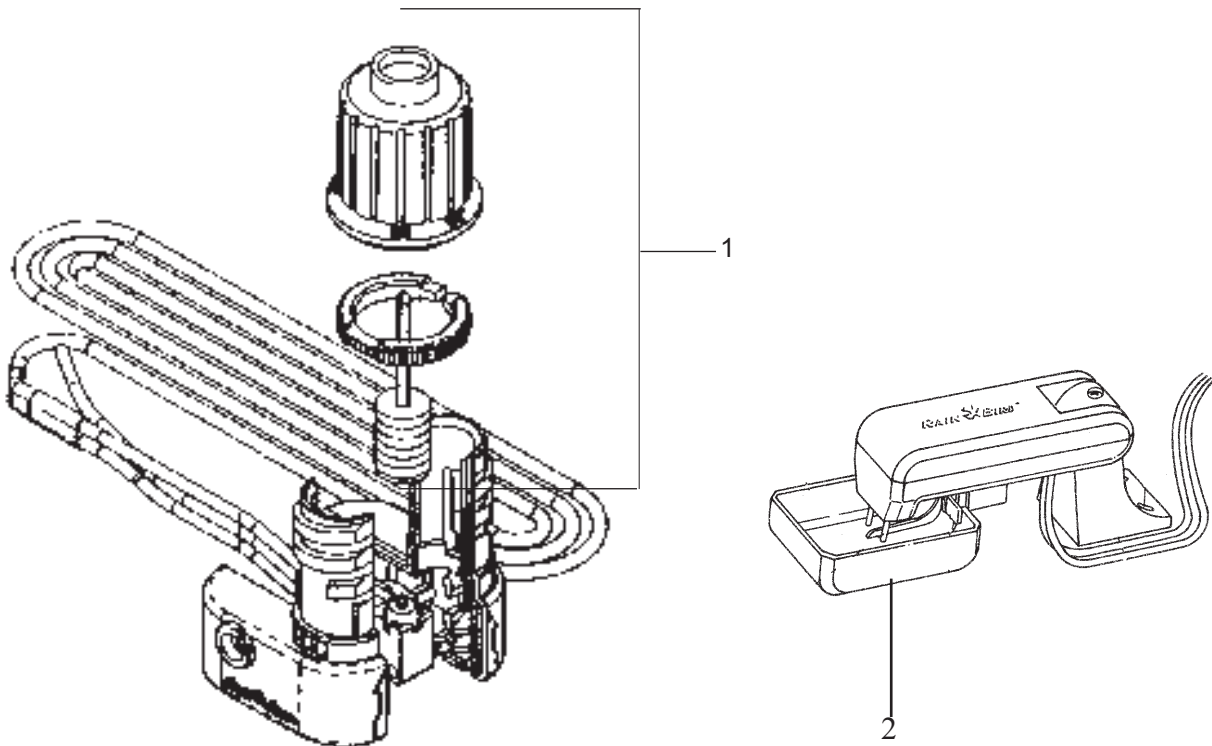

RAIN SENSOR

RSD-BEx/WRS/WRC

RAIN-CHECK

Ref. No. : 798

Date : 03/2005

Page : 1 of 1

Ref.	Part Description	Part Numbers
1	RSD-BEx/WRS/WRC Cap Assembly	172370
2	Rain Check Cup	627534-03