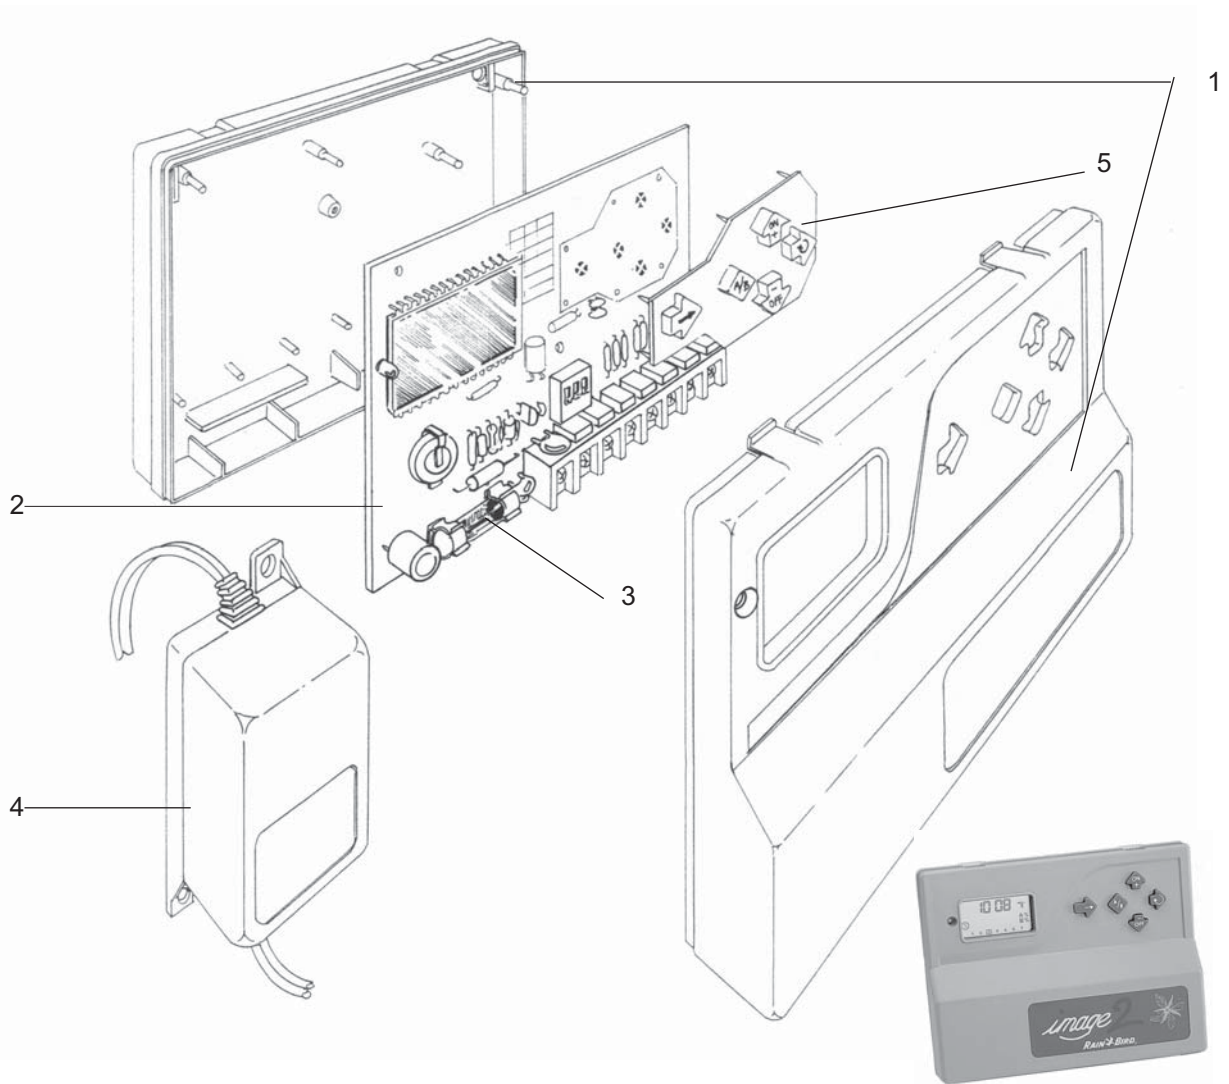

ELECTRONIC CONTROLLER

image 2/4/6 (2000)

Ref. No. : 720E

Date : 03/2005

Page : 1 of 1

Ref.	Part Description	Part Numbers
1	Plastic Cabinet	71-P51143
2	Door	71-P01038
3	PWB Assembly	
	IMAGE 2	71-P50432
	IMAGE 4	71-P50433
	IMAGE 6	71-P50434
4	Keypad	71-P50607
5	Fuse	71-P10037
6	Front Panel	71-P51141
7	Cover only	71-P51072
8	Transformer 50Hz	71-P50642

ELECTRONIC CONTROLLER

image DUAL PROGRAM

image 2/4/6

Ref. No. : 797E

Date : 03/2005

Page : 1 of 1

Ref.	Part Description	Part Numbers
1	Cabinet Assembly (less sticker).....	71-P50263
2	PWB Assembly	
	IMAGE 2	71-P50432
	IMAGE 4	71-P50433
	IMAGE 6	71-P50434
3	Fuse.....	71-P10037
4	Transformer 50Hz.....	71-P50642
5	Keypad	71-P50262