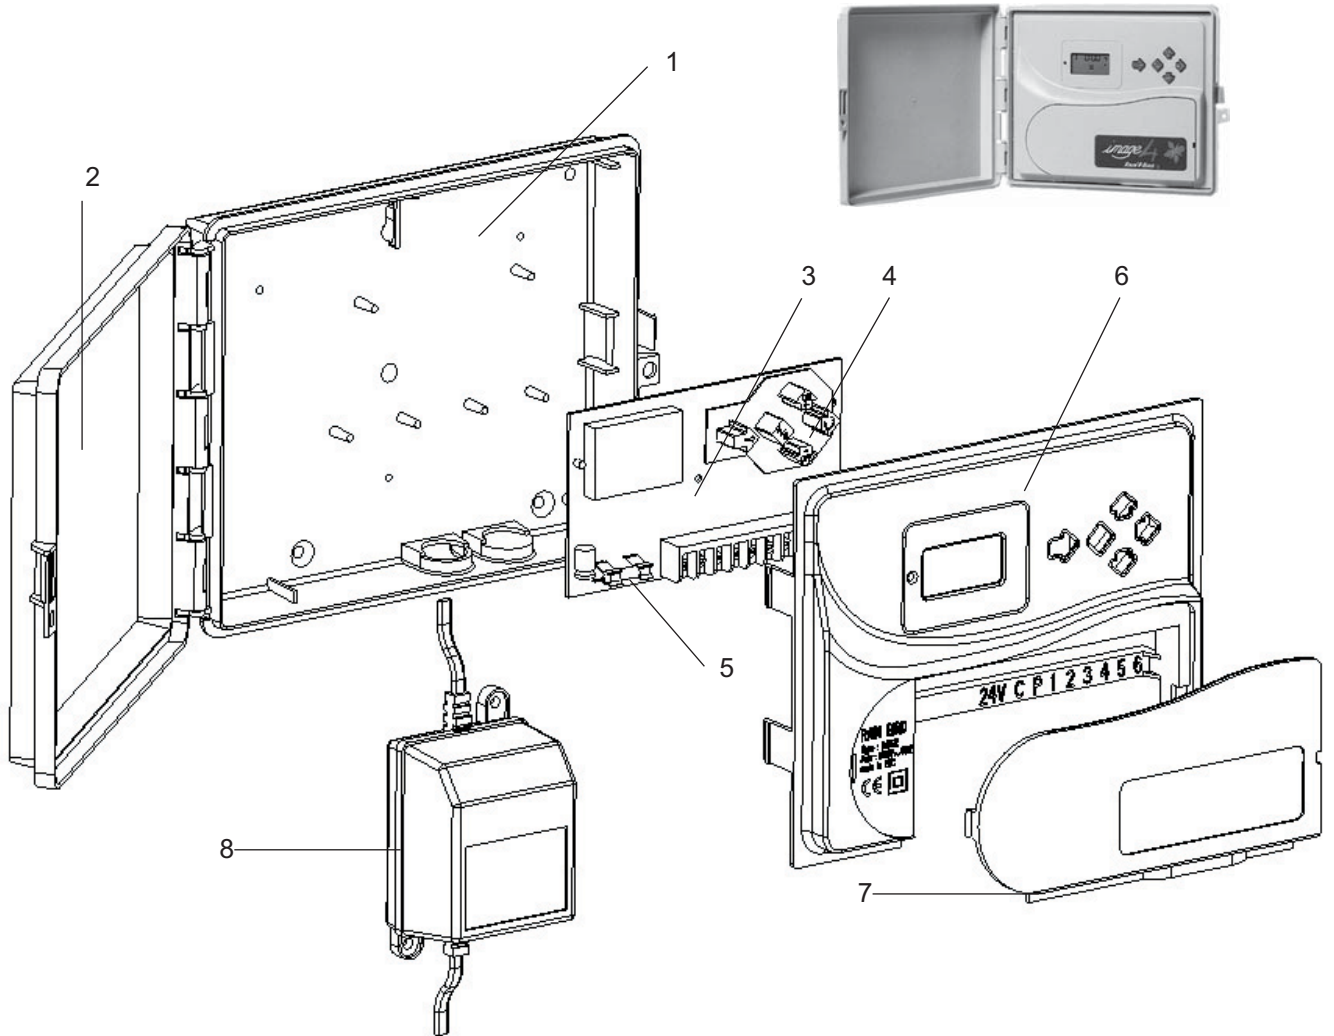

ELECTRONIC CONTROLLER

image 2/4/6 (2000)

Ref. No. : 720E

Date : 03/2005

Page : 1 of 1

Ref.	Part Description	Part Numbers
1	Plastic Cabinet	71-P51143
2	Door	71-P01038
3	PWB Assembly	
	IMAGE 2	71-P50432
	IMAGE 4	71-P50433
	IMAGE 6	71-P50434
4	Keypad	71-P50607
5	Fuse	71-P10037
6	Front Panel	71-P51141
7	Cover only	71-P51072
8	Transformer 50Hz	71-P50642

ELECTRONIC CONTROLLER

image DUAL PROGRAM

image 2/4/6

Ref. No. : 797E

Date : 03/2005

Page : 1 of 1

Ref.	Part Description	Part Numbers
1	Cabinet Assembly (less sticker).....	71-P50263
2	PWB Assembly	
	IMAGE 2	71-P50432
	IMAGE 4	71-P50433
	IMAGE 6	71-P50434
3	Fuse.....	71-P10037
4	Transformer 50Hz.....	71-P50642
5	Keypad	71-P50262